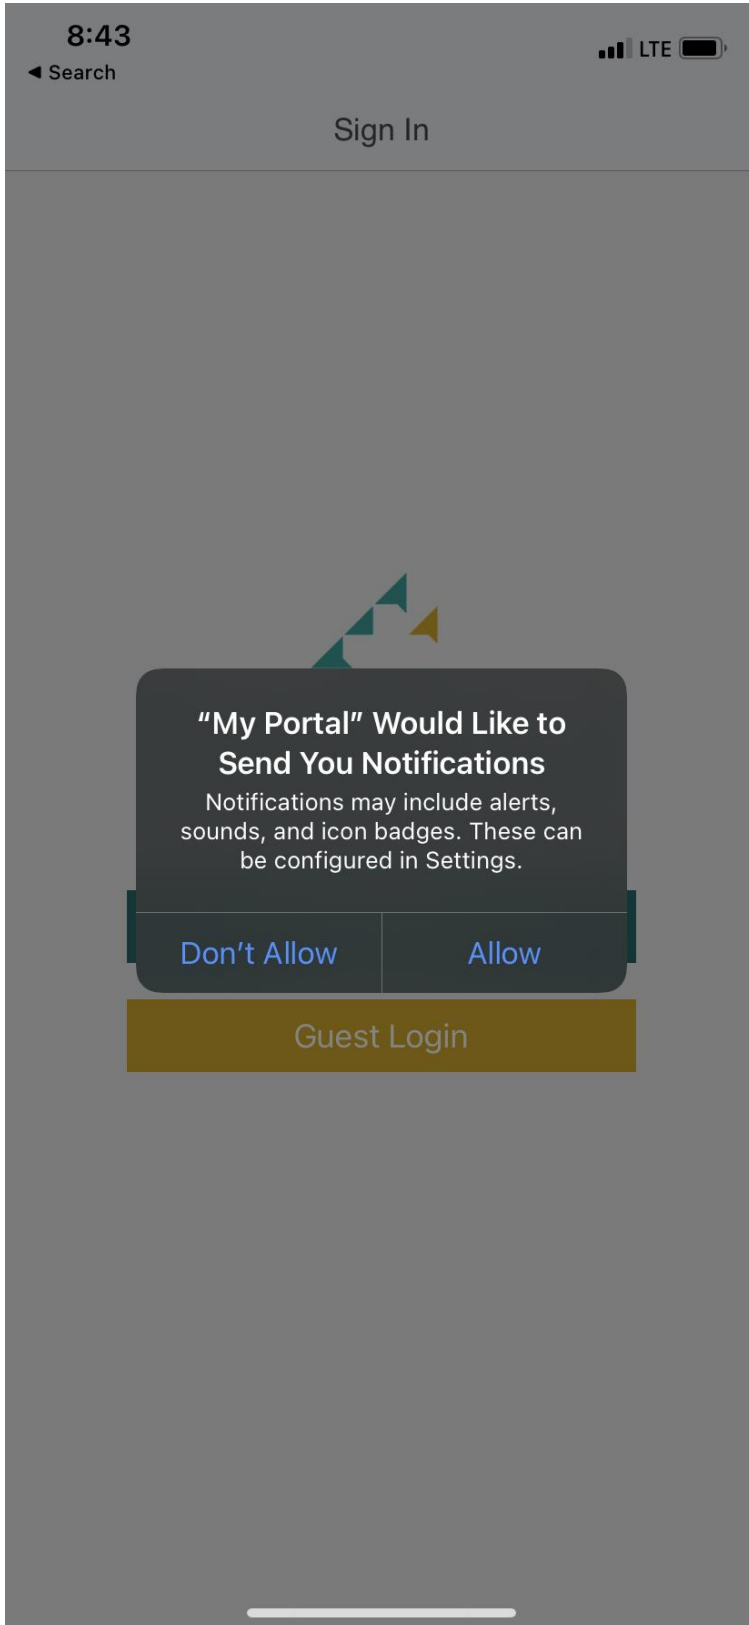

- Click "Allow"