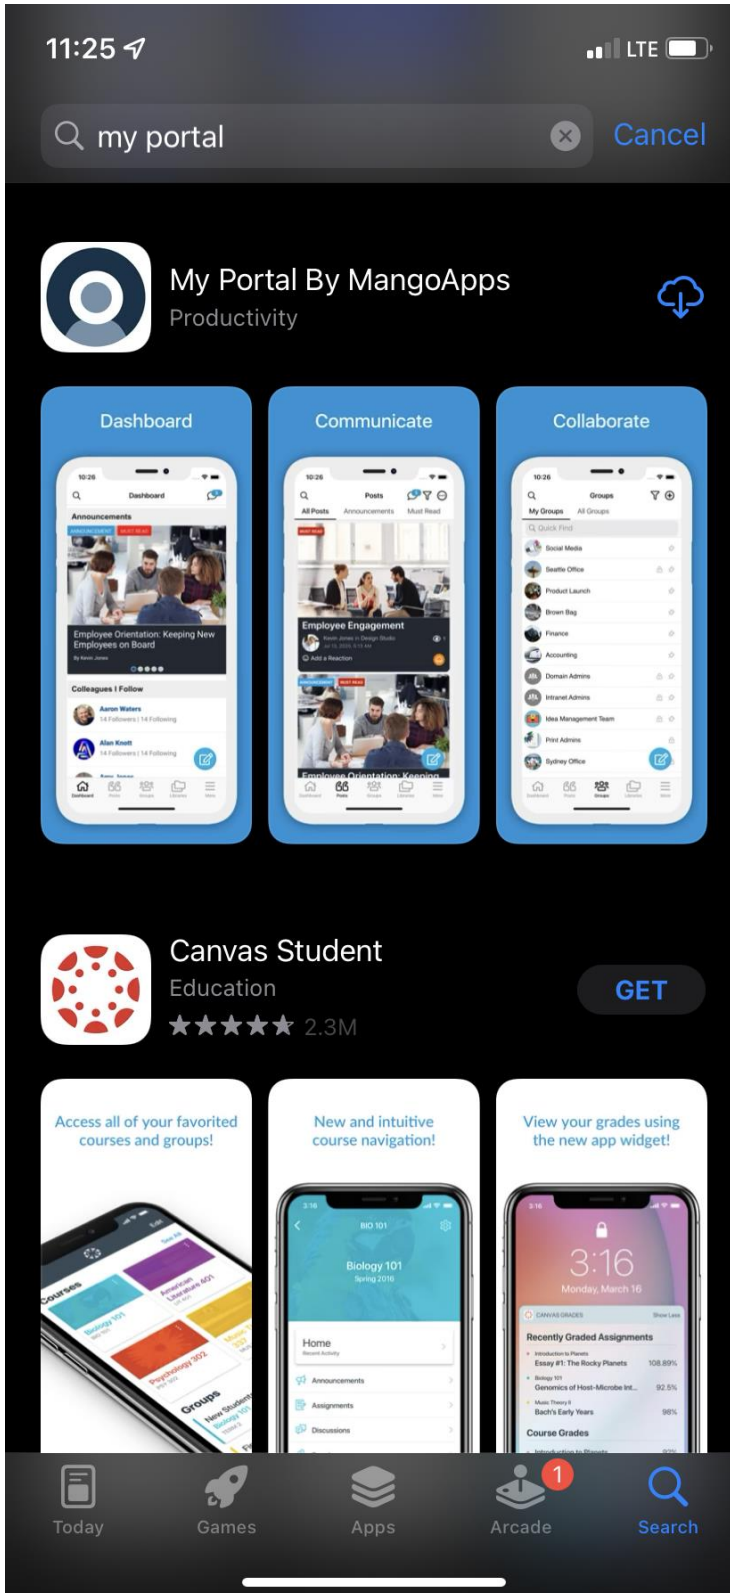

## How to Install Branded Mango Apps on iOS

- Open the camera app on your device
- Scan the following QR code with your camera

Scan QR code to download app

- Click on the displayed URL

- Click the Download Icon

Q mem

 Hub BMHSC

 Memorial ✓

[Continue without company](#)

Continue

- The Checkmark is on Original

Select the icon for My Portal app that should appear on your home screen

Original

[Skip >>](#)

Continue

- Select Memorial
  - Click Continue

Select the icon for My Portal app that should appear on your home screen

Current

[Skip >>](#)

Continue

- Click "OK"