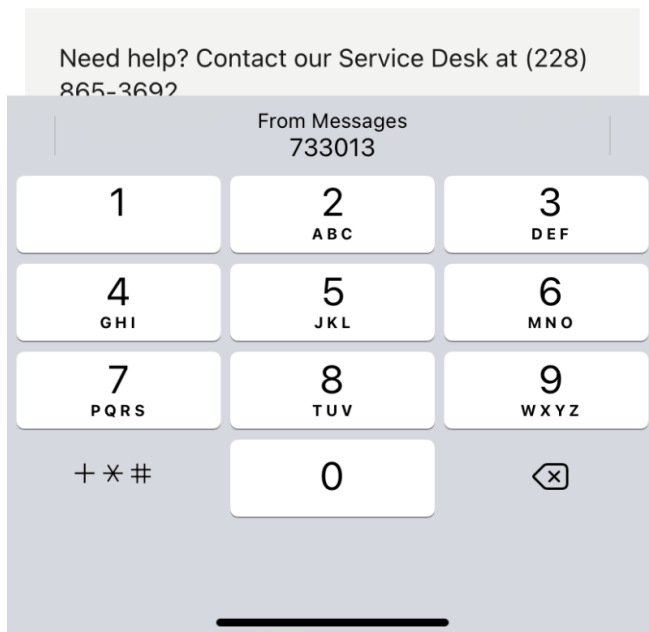

## Enter code

 We texted your phone +X XXX-XXX-XX48.  
Please enter the code to sign in.

Code

Having trouble? [Sign in another way](#)

[More information](#)

Verify

You are now in and may explore at your leisure.