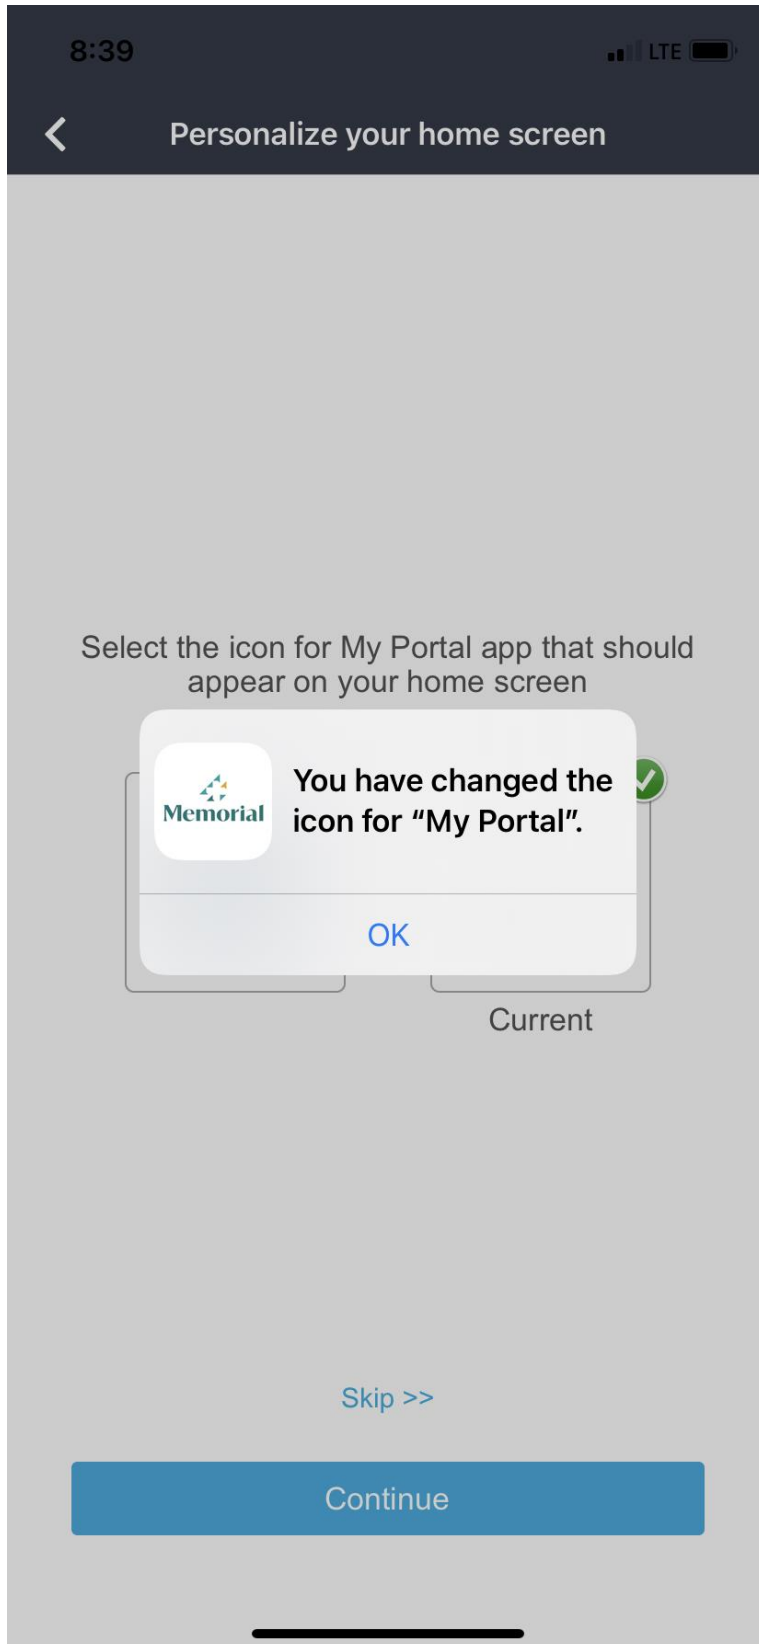

Q mem

 Hub BMHSC

 Memorial ✓

[Continue without company](#)

Continue

- The Checkmark is on Original

Select the icon for My Portal app that should appear on your home screen

Original

[Skip >>](#)

Continue

- Select Memorial
  - Click Continue

Select the icon for My Portal app that should appear on your home screen

Current

[Skip >>](#)

Continue

- Click "OK"