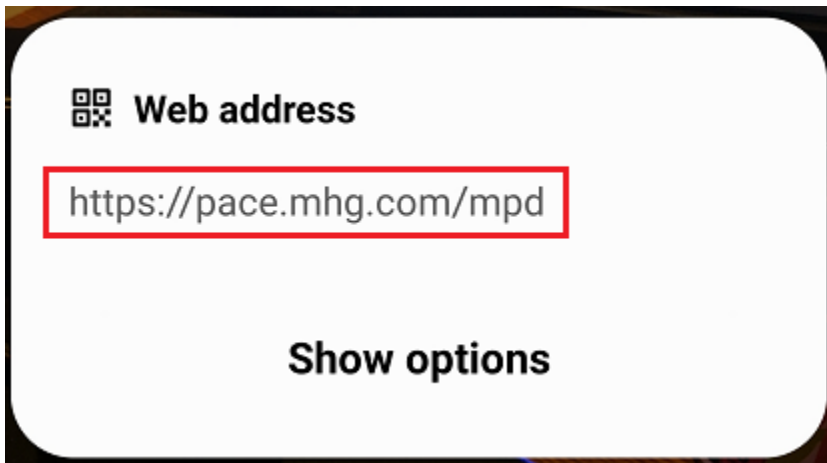

## How to Install Branded Mango Apps on iOS

- Open the camera app on your device
- Scan the following QR code with your camera

Scan QR code to download app

- Click on the displayed URL

- Click the Download Icon

- Click Open

- Search for Memorial

Start typing your company name to find and select it...

OR

[Continue without company](#)

- Click on the Memorial with our Icon

- This Will Put a Checkmark Next to Memorial
- Click Continue