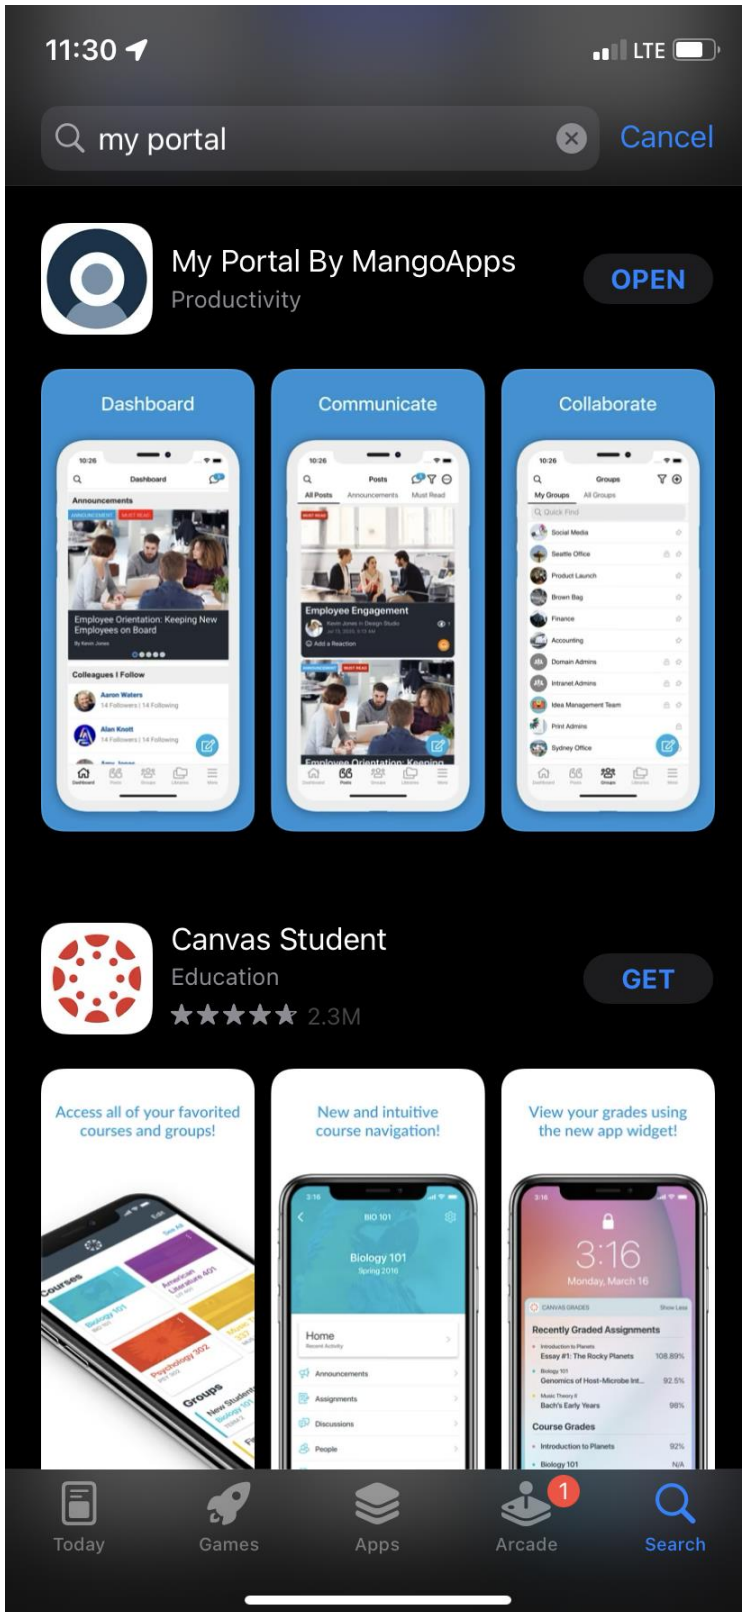

- Click Open