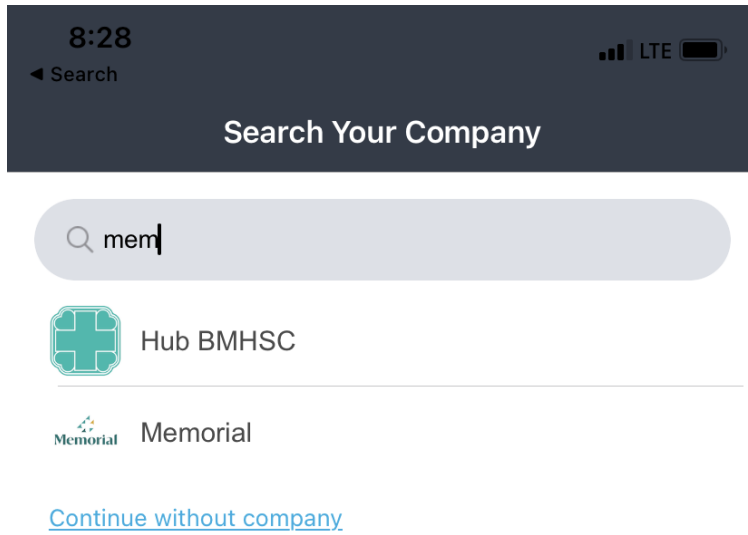

## How to Install Branded Mango Apps on iOS

- Open the camera app on your device
- Scan the following QR code with your camera

Scan QR code to download app

- Click on the displayed URL

- Click the Download Icon

- Click Open

- Search for Memorial

Start typing your company name to find and select it...

OR

[Continue without company](#)

- Click on the Memorial with our Icon

- This Will Put a Checkmark Next to Memorial
- Click Continue

Q mem

 Hub BMHSC

 Memorial ✓

[Continue without company](#)

Continue

- The Checkmark is on Original

Select the icon for My Portal app that should appear on your home screen

Original