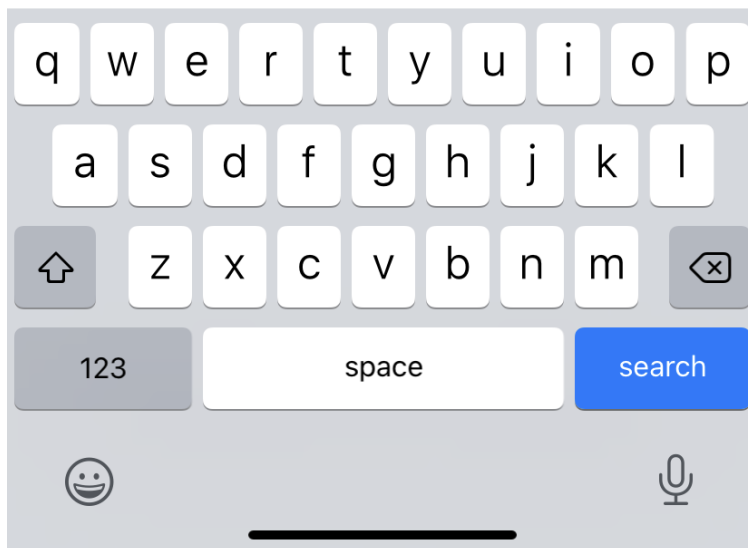

## How to Install Branded Mango Apps on iOS

- Open the camera app on your device
- Scan the following QR code with your camera

Scan QR code to download app

- Click on the displayed URL

- Click the Download Icon

- Click Open

- Search for Memorial

Start typing your company name to find and select it...

OR

[Continue without company](#)

- Click on the Memorial with our Icon

- This Will Put a Checkmark Next to Memorial
- Click Continue

Q mem

 Hub BMHSC

 Memorial ✓

[Continue without company](#)

Continue

- The Checkmark is on Original

Select the icon for My Portal app that should appear on your home screen

Original